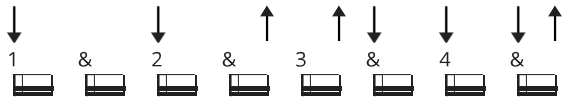

Behind Blue Eyes chords by Limp Bizkit

Tuning: E A D G B E

Key: Em

CHORDS

STRUMMING

END OF CHORUS 61 bpm

[Verse]

Em **G** **D**
No one knows what it's like, to be the bad man,
C **A**
To be the sad man, behind blue eyes
Em **G** **D**
No one knows what it's like to be hated,
C **A**
To be fated, to telling only lies