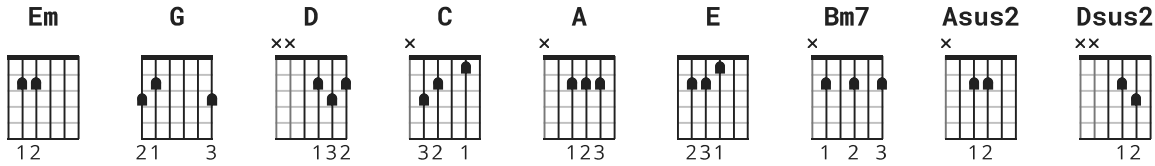

Behind Blue Eyes chords by Limp Bizkit

Tuning: E A D G B E

Key: Em

CHORDS

STRUMMING

END OF CHORUS 61 bpm

[Verse]

Em **G** **D**
No one knows what it's like, to be the bad man,
C **A**
To be the sad man, behind blue eyes
Em **G** **D**
No one knows what it's like to be hated,
C **A**
To be fated, to telling only lies